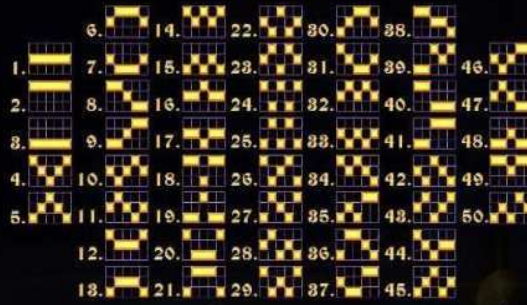

50
LINES

EGYPTIAN REBIRTH II

LINES

ALL SYMBOLS PAY LEFT TO RIGHT STARTING WITH THE LEFTMOST REEL.
ONLY THE HIGHEST WIN ON EACH WINNING LINE IS PAID.
WINS ARE MULTIPLIED BY BET PER LINE.
MALFUNCTIONS Voids ALL PAYS.

← **PLAY** →