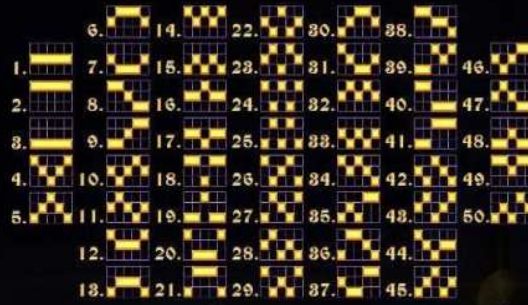

50
LINES

EGYPTIAN REBIRTH II

LINES

ALL SYMBOLS PAY LEFT TO RIGHT STARTING WITH THE LEFTMOST REEL.
ONLY THE HIGHEST WIN ON EACH WINNING LINE IS PAID.
WINS ARE MULTIPLIED BY BET PER LINE.
MALFUNCTIONS Voids ALL PAYS.