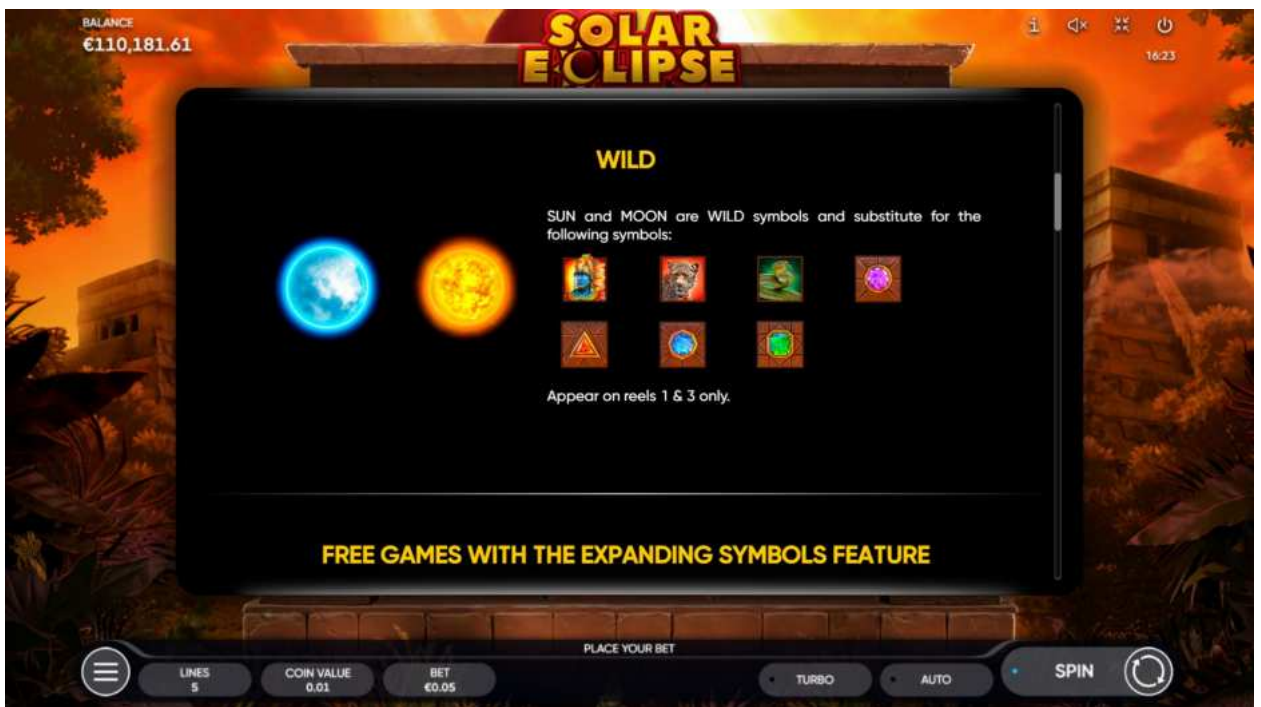

Informații utile

BALANCE €110,181.61

SOLAR ECLIPSE

16:15

FREE GAMES WITH THE EXPANDING SYMBOLS FEATURE

 When SUN and MOON both appear on the reels, the MOON covers the SUN, which creates a new symbol - SOLAR ECLIPSE - and triggers 20 Free Games with a special expanding symbol.